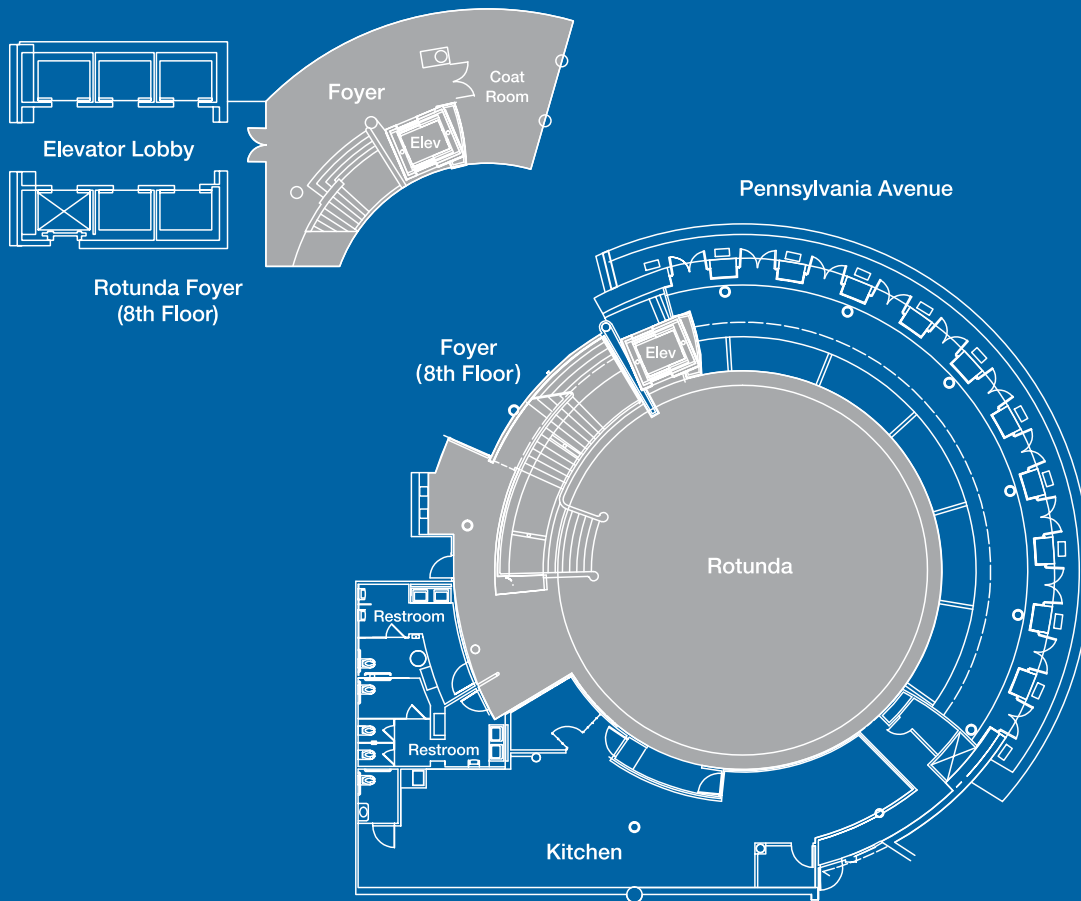

Rotunda

NORTH TOWER, 8th FLOOR • MAX OCCUPANCY 250

 **RONALD
REAGAN
BUILDING**
AND INTERNATIONAL TRADE CENTER

Rotunda

NORTH TOWER, 8th FLOOR • MAX OCCUPANCY 250

SET-UP	Theater	Classroom	Conference	U-Shape	Banquet	Reception
Rotunda	220	120	50	48	170	250

	Square Feet	Ceiling Height
Rotunda	3,245	8'6"

Infrastructure Supports:

- Audio sound system
- Internet

Other Features:

- Circular venue with 28' dome ceiling
- Panoramic balcony overlooking historic Pennsylvania Avenue
- Cherry paneling with gray/green carpeting
- Private coat check room
- Registration foyer
- Private restrooms
- Ceiling features colored lighting options

Chairs:

- Specially designed for the room; Rotunda chairs are 21" wide with foam green textured fabric, cherry wood frame