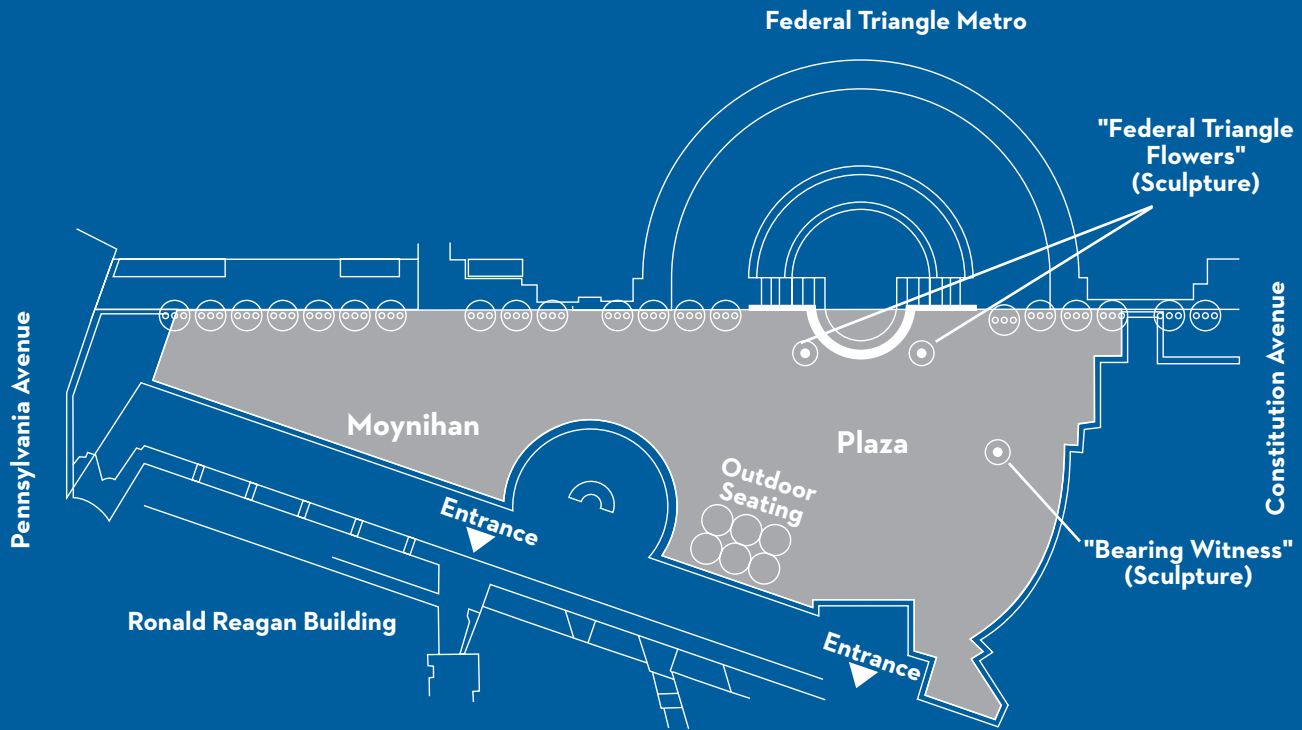

WOODROW WILSON PLAZA

GROUND LEVEL OPEN AIR VENUE • MAX OCCUPANCY 2,000

Setting the stage for tomorrow

SET-UP	Banquet	Reception
Woodrow Wilson Plaza	500	2,000

SPECS	Square Feet
Woodrow Wilson Plaza	36,000

INFRASTRUCTURE SUPPORTS

- Sound system available
- 110/120V standard

OTHER FEATURES

- Four acre landscaped courtyard
- Granite cobblestones
- Open air venue
- Vehicle accessible
- Impressive sculptures in Plaza area