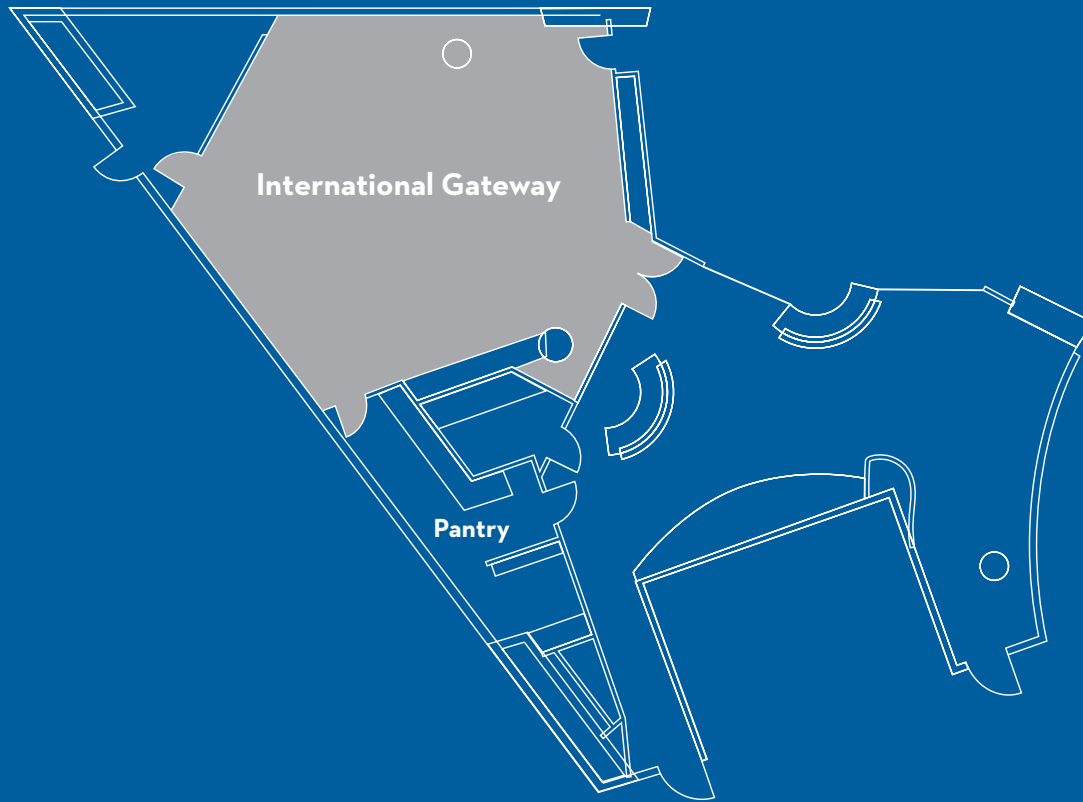

# INTERNATIONAL GATEWAY

MEZZANINE LEVEL • MAX OCCUPANCY 150

SET-UP	Theater	Classroom	Conference	U-Shape	Banquet	Reception
International Gateway	90	50	36	36	70	150

SPECS	Square Feet	Dimensions	Ceiling Height
International Gateway	1,360	-	9'

#### OTHER FEATURES

- Adjoining pantry
- Registration area